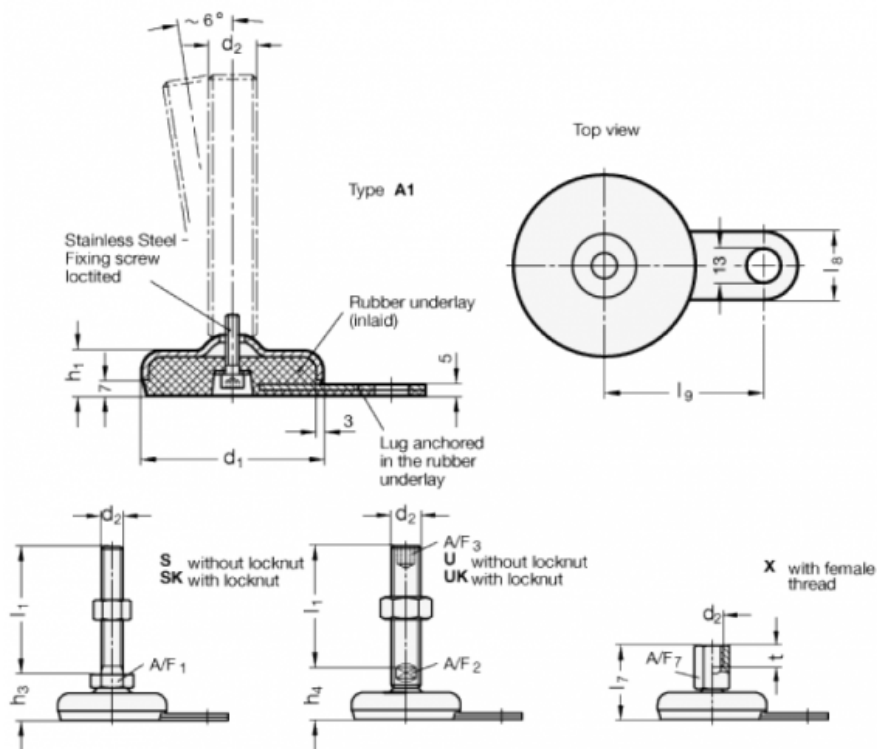

Article number: 203250M12125A1SK

Description: E+G levelling foot  
GN 32-50-M12-125-A1-SK

Note: SK With nut, External hexagon at the bottom

## Measures

A/F1	= 17
d1	= 50
d2	= M12
h1	= 18
h3	= 26
l1	= 125
l8	= 25
l9	= 45